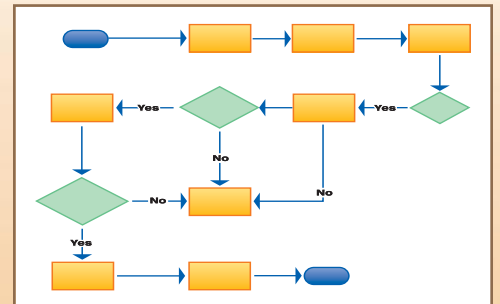

Deerwood TECHNOLOGIES *IT Solutions for Business*

21301 Archibald Rd
PO Box 393
Deerwood, MN 56444
Phone: 218-534-5357
info@deertech.com

Workflow Efficiencies

Workflow management, or simply workflow....may refer to the passing of work and/or information from one employee to another, or it may also refer to the virtual movement of data from one computer to another. You know your work could flow smoother but aren't sure how to make it happen. Extra keystrokes or steps may not seem like much but those extra keystrokes and steps times many employees add up to lots of money off of the company's bottom line that can be prevented.

At Deerwood Technologies, we understand the importance and intricacies of an efficient workflow – both between people and electronically. By enlisting us to do a walk-through, you will benefit from an outside perspective to provide a trustworthy assessment and practical solutions. Let Deerwood Technologies' healthcare professionals provide an outsiders look to assess your workflow needs and solutions.